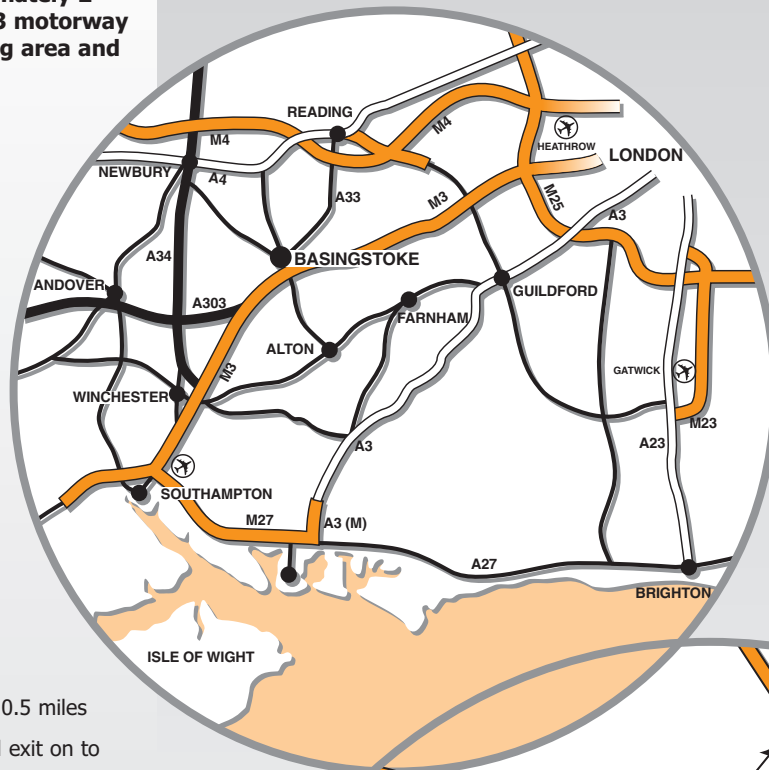

Hammer plc is located approximately 2 miles from junction 6 of the M3 motorway and the town's central shopping area and mainline railway station.

Hammer plc, Intec 1,
Intec Business Park,
Wade Road, Basingstoke,
Hampshire, RG24 8NE.

By road

Directions from M3

Exit M3 at Junction 6

Follow A30 towards Basingstoke for 0.5 miles

At Black Dam Roundabout, take 2nd exit on to A339 Ringway East

After 0.5 miles, bear left towards Daneshill

Turn right on to Gresley Road

At Daneshill Roundabout, take 2nd exit on to Wade Road

After 0.5 miles, Intec Business Park is on the right

On entering the business park, take the first left, then left again

Directions from M4

Exit M4 at junction 11

Follow A33 towards Basingstoke for 11 miles

At Binfields Roundabout, take 2nd exit on to Great Binfields Rd

At the traffic lights, turn right on to Wade Road

After 0.5 miles, Intec Business Park is on the left