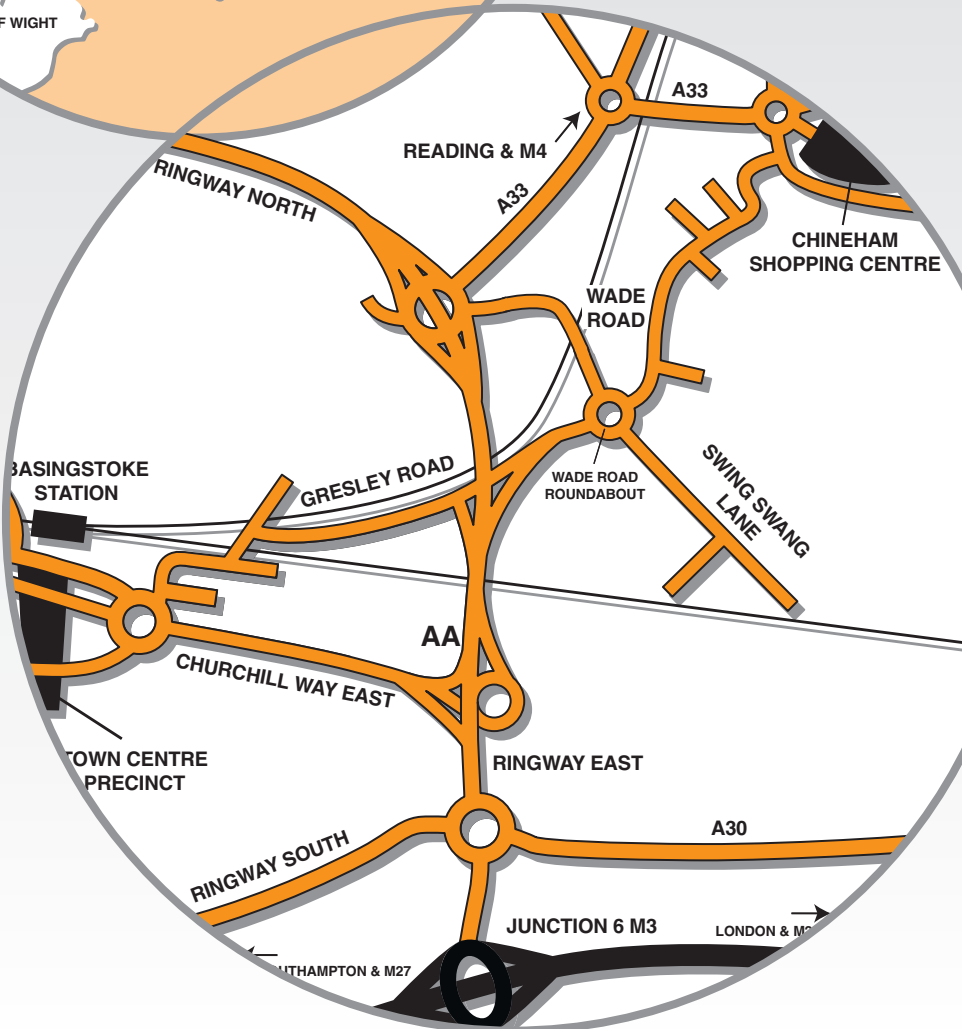

By road

Directions from M3

Exit M3 at Junction 6

Follow A30 towards Basingstoke for 0.5 miles

At Black Dam Roundabout, take 2nd exit on to A339 Ringway East

After 0.5 miles, bear left towards Daneshill

Turn right on to Gresley Road

At Daneshill Roundabout, take 2nd exit on to Wade Road

After 0.5 miles, Intec Business Park is on the right

On entering the business park, take the first left, then left again

Directions from M4

Exit M4 at junction 11

Follow A33 towards Basingstoke for 11 miles

At Binfields Roundabout, take 2nd exit on to Great Binfields Rd

At the traffic lights, turn right on to Wade Road

After 0.5 miles, Intec Business Park is on the left

On entering the business park, take the first left, then left again